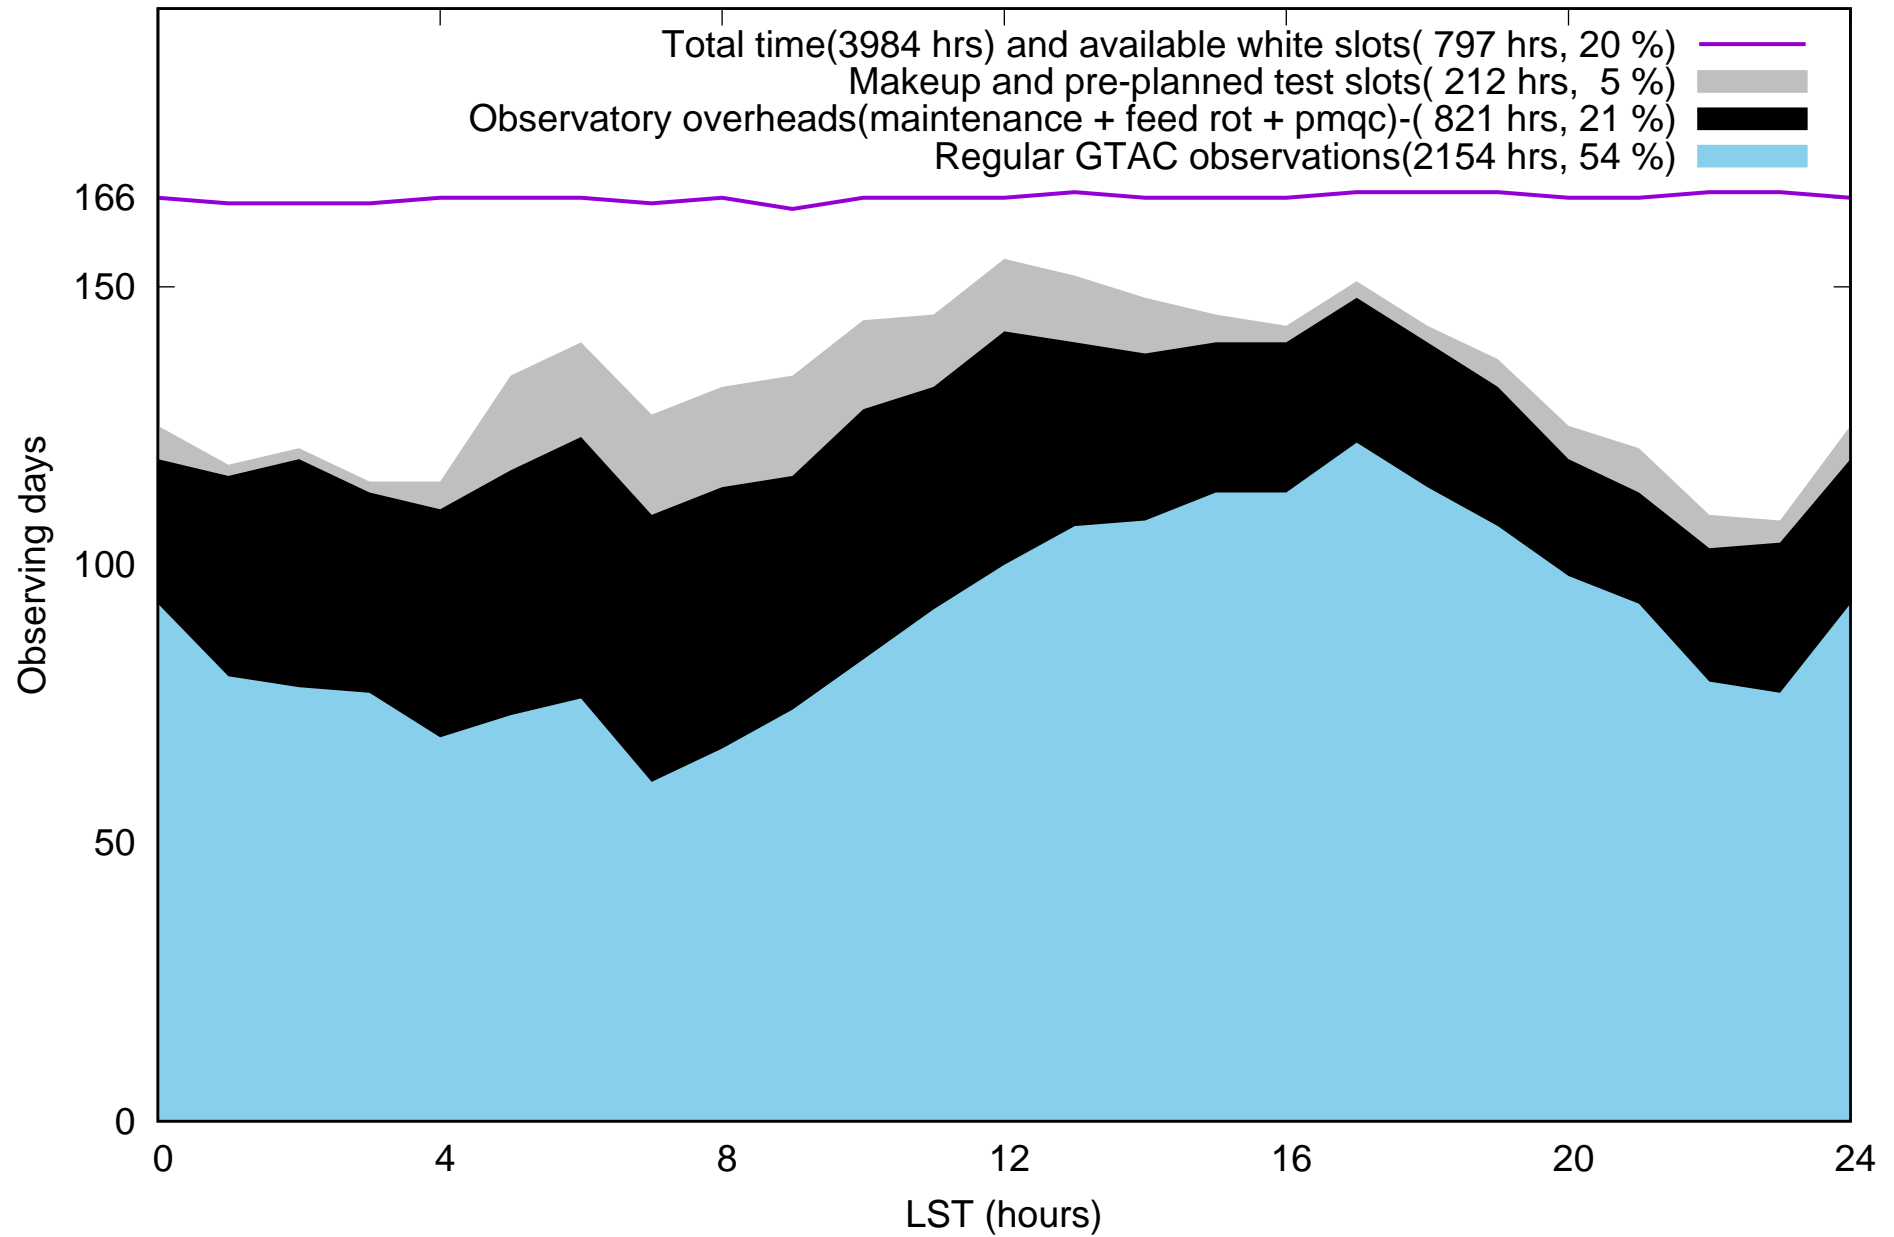

Time(LST) statistics for the cycle # 46 (18Apr2024 - 30Sep2024), 166 days

Time(IST) statistics for the cycle # 46 (18Apr2024 - 30Sep2024), 166 days